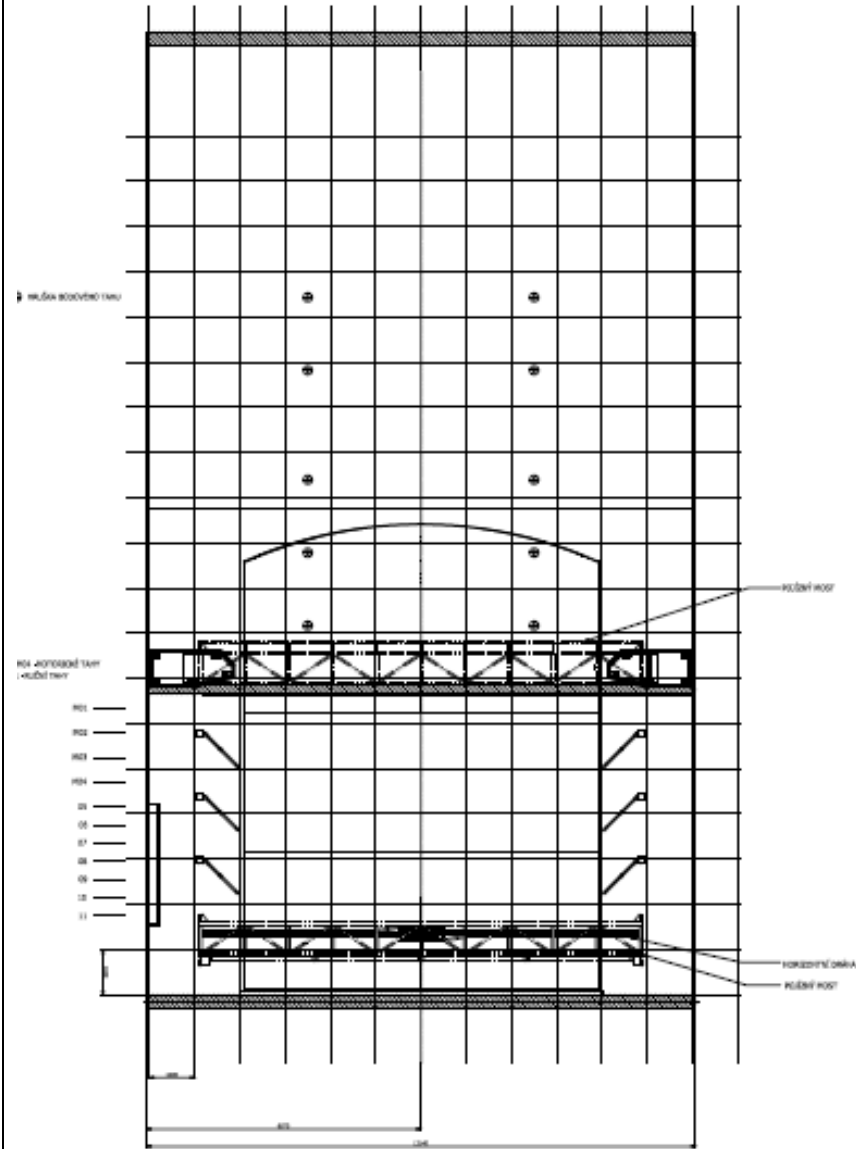

JAMU - HUDEBNĚ DRAMATICKÁ LABORATOŘ, BRNO

Orlí Street Theatre

SPOT FLY HEAD

MOBILE BRIDGE

M01 – M04 ENGINE-OPERATED FLIES
05-11 MANUAL FLIES

BACKSTAGE CURTAIN TRACK
MOBILE BRIDGE